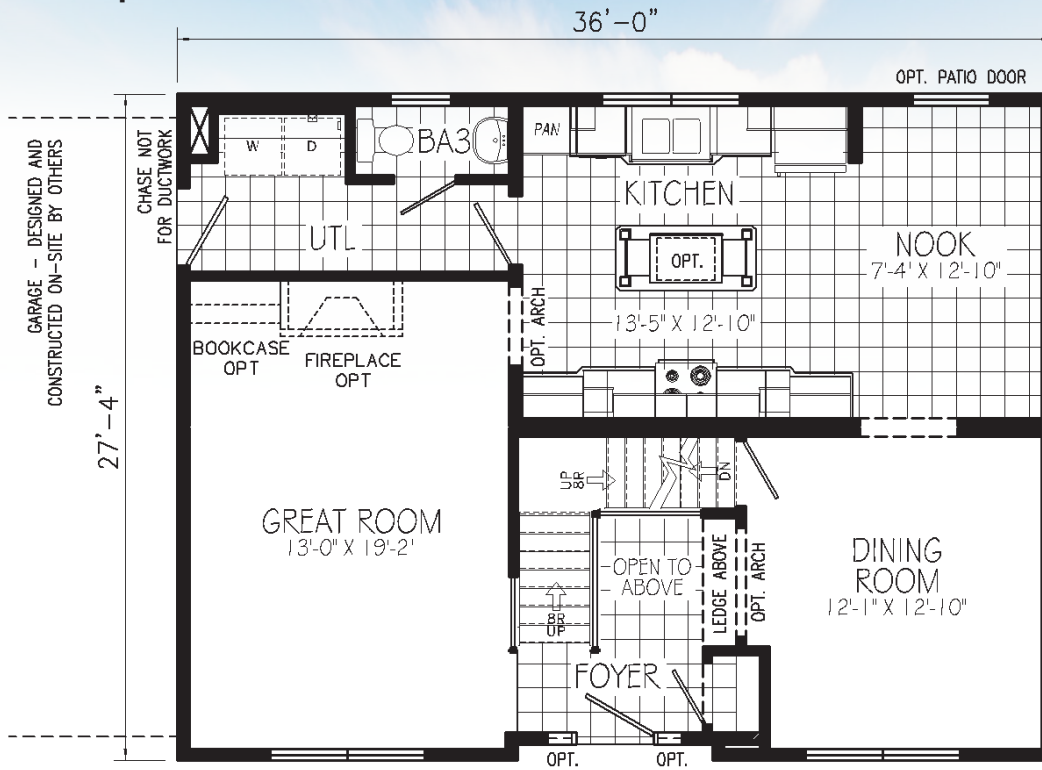

Lone Star

28'x36' 3BR, 2.5BA, GR

1961 Sq Ft

www.penhomesde.com

FIRST FLOOR

Approx 1961 Sq Ft

SECOND FLOOR

OPTIONS

MASTER BATH W/
OPTIONAL 48" SHOWER

MASTER BATH W/
OPTIONAL 54" TILE SHOWER