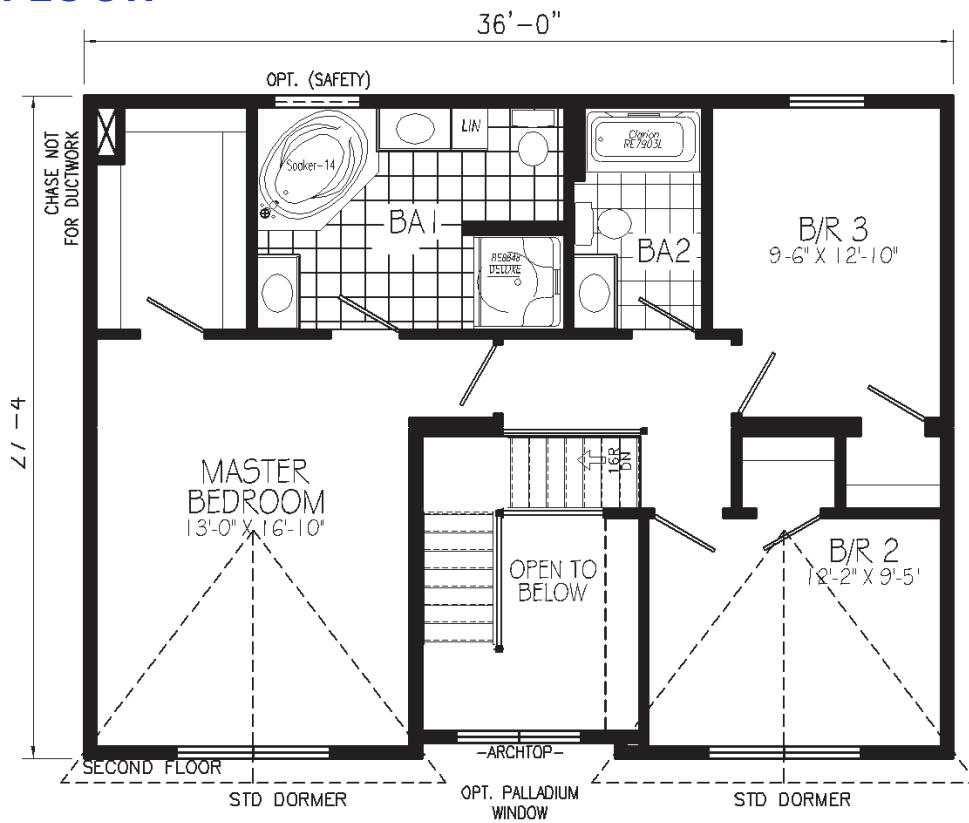

Lone Star

28'x36' 3BR, 2.5BA, GR

1961 Sq Ft

www.penhomesde.com

FIRST FLOOR

Approx 1961 Sq Ft

SECOND FLOOR

OPTIONS

MASTER BATH W/
OPTIONAL 48" SHOWER

MASTER BATH W/
OPTIONAL 54" TILE SHOWER