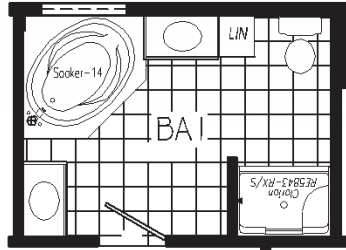

Lone Star

28'x36' 3BR, 2.5BA, GR

1961 Sq Ft

www.penhomesde.com

FIRST FLOOR

Approx 1961 Sq Ft

SECOND FLOOR

OPTIONS

MASTER BATH W/
OPTIONAL 48" SHOWER

MASTER BATH W/
OPTIONAL 54" TILE SHOWER