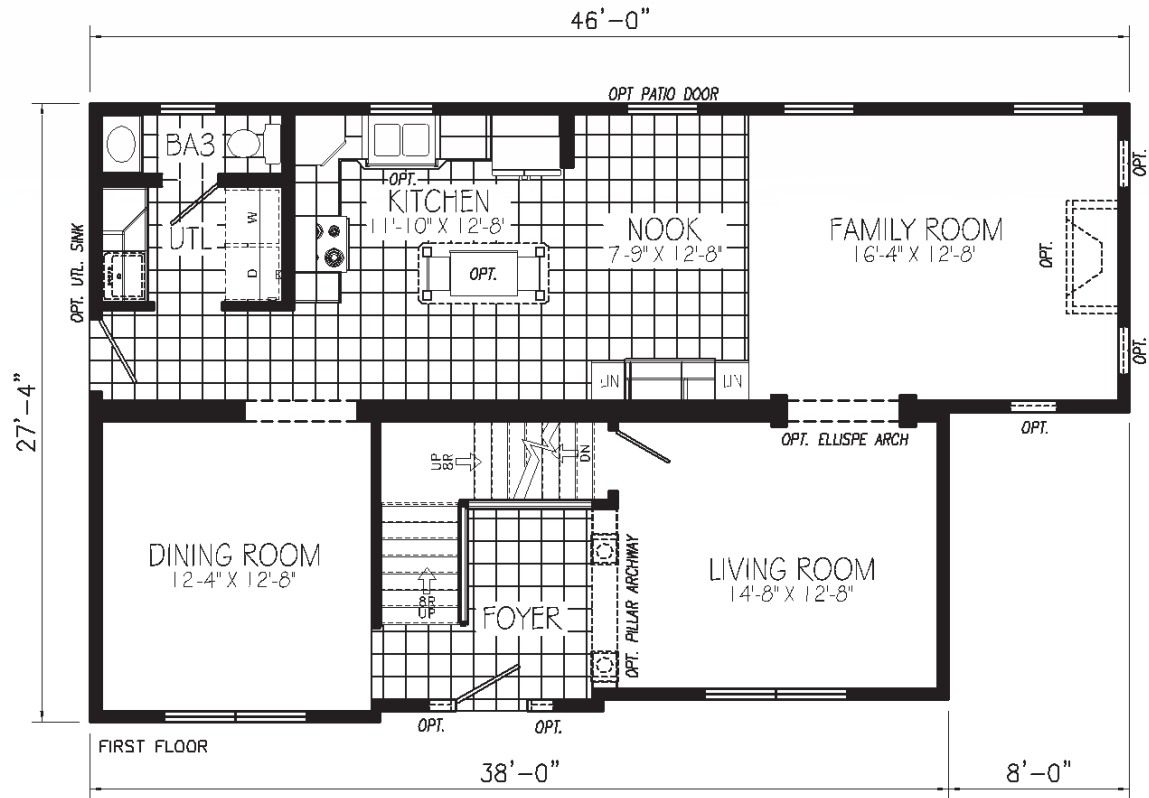

Excalibur

28'x46' 3BR, 2.5BA, UR FR NO

1968 Sq Ft

www.penhomesde.com

FIRST FLOOR

Approx 1968 Sq Ft

SECOND FLOOR

OPTIONS