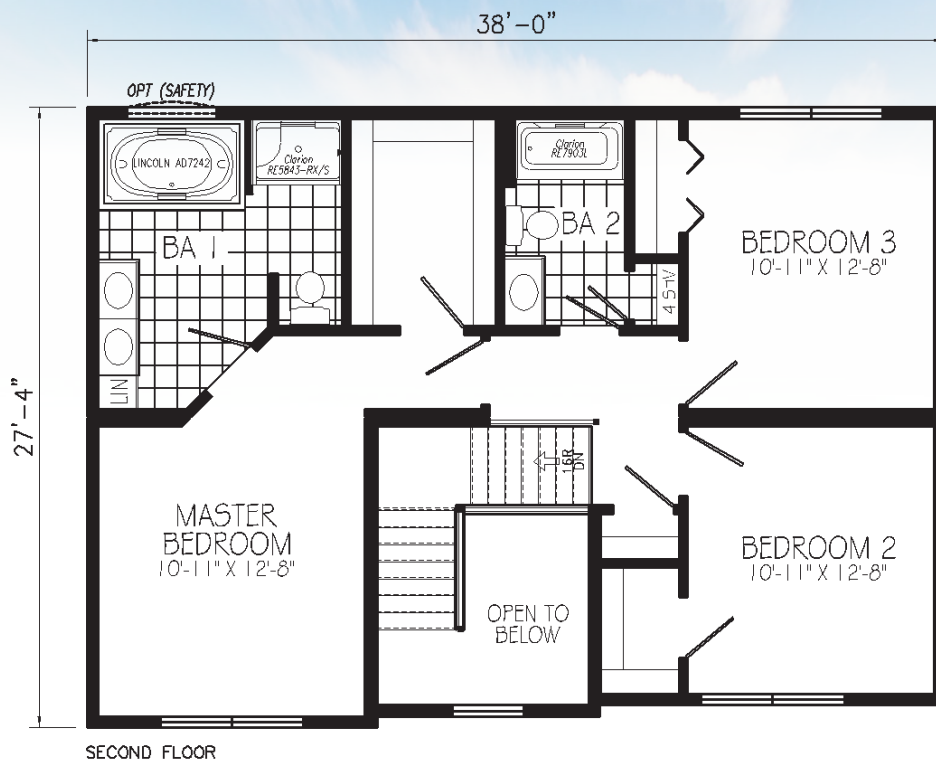

Excalibur

28'x46' 3BR, 2.5BA, UR FR NO

1968 Sq Ft

www.penhomesde.com

FIRST FLOOR

Approx 1968 Sq Ft

SECOND FLOOR

OPTIONS