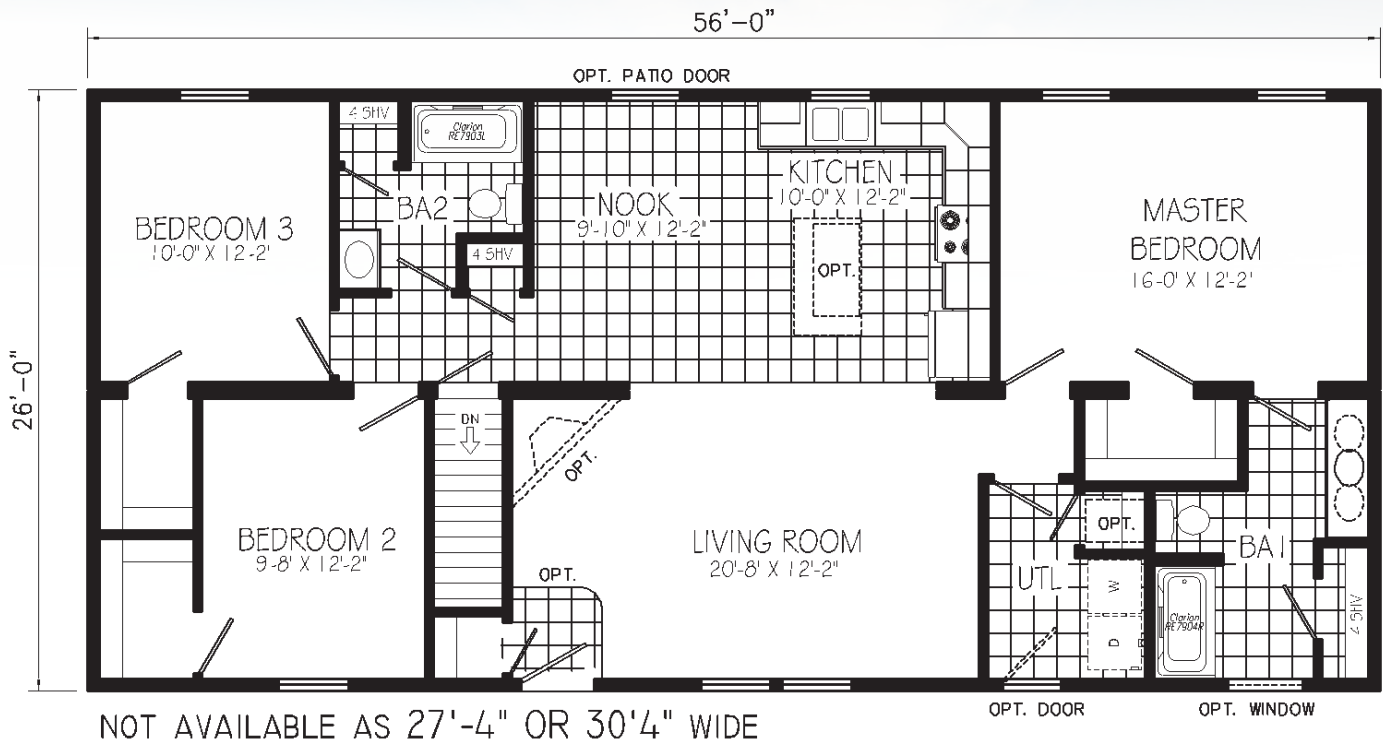

Coghlan

26'x56' 3BR, 2BA, UR

1456 Sq Ft

www.penhomesde.com

FIRST FLOOR

Approx 1456 Sq Ft

OPTIONS

GLAMOUR BATH OPTION
W/ 48" SHOWER

RAISED RANCH OPTION